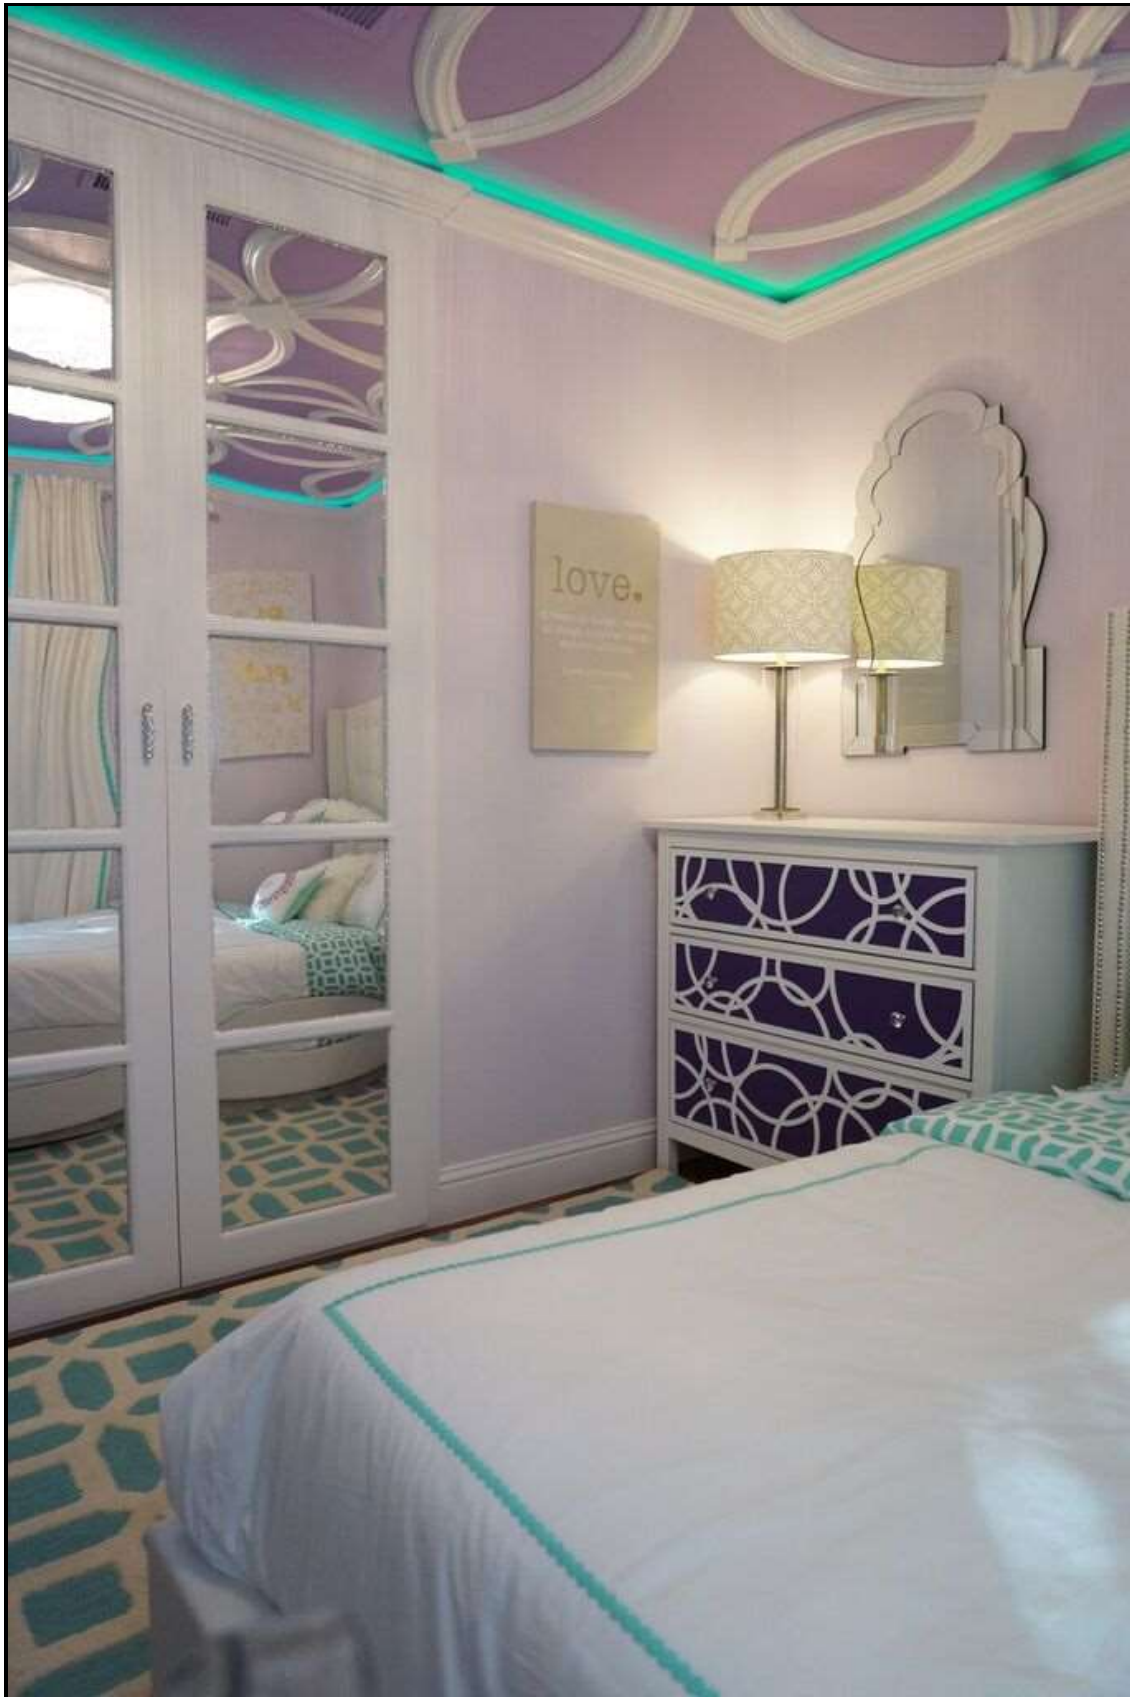

Erika wanted a room that was filled with patterns and included turquoise & lavender, but also had a lot of white and light too!

Here's Erika's Dream Room Makeover...

Complete with LED Ceiling Lighting, New Custom Closet Doors and the Ceiling Application of Pattern Molding...Just Wow!

All compliments of Dome Construction & GSH Electric...thank you team!

Here's a Better Look at the Ceiling...

And the Details Including Monogrammed Bedding and a Lucite Chair

What's Most Important About This Room?